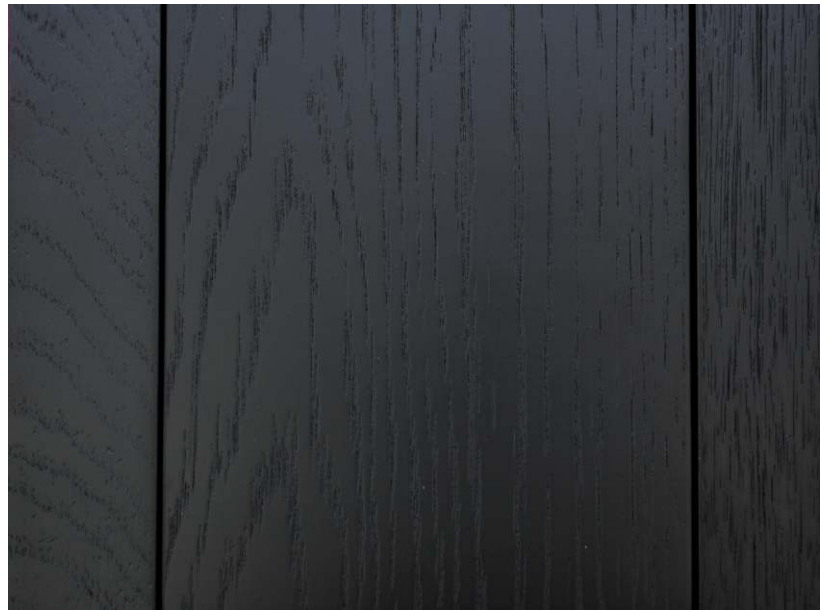

## Midnight Black

- Traditional understated luxury
- Highly durable
- Satin Black Japan appearance
- Concealed fixing

## Midnight Black

Like a butler waiting in the wings to answer your every request, traditional black Japan style woodgrain panelling is a sign of low-key, unpretentious luxury.

Now available on SUPAWOOD's market leading decorative and acoustic panelling, slatted systems and beams, making a statement is easier than ever before.