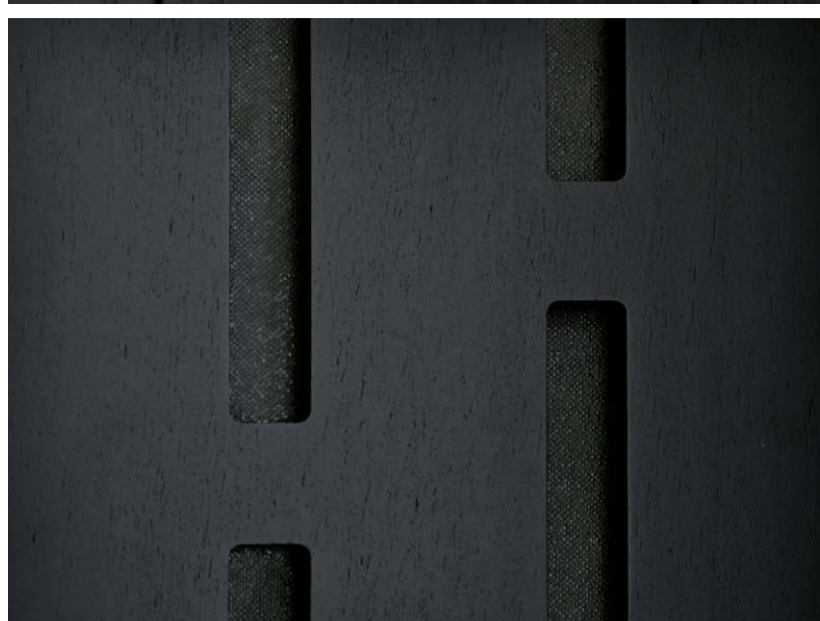

## Midnight Black

- Traditional understated luxury
- Highly durable
- Satin Black Japan appearance
- Concealed fixing

## Midnight Black

Like a butler waiting in the wings to answer your every request, traditional black Japan style woodgrain panelling is a sign of low-key, unpretentious luxury.

Now available on SUPAWOOD's market leading decorative and acoustic panelling, slatted systems and beams, making a statement is easier than ever before.